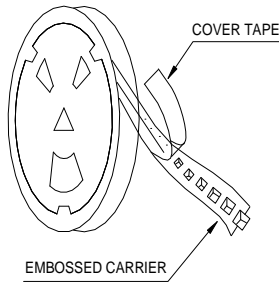

Packaging Information

• **Tearing Off Force**

★The force for tearing off cover tape is 10 to 120 grams in the arrow direction under the following conditions.

• **DIMENSIONS & RECOMMENDED PATTERN**

TYPE	DIMENSIONS / SIZE (mm)			PATTERN / SIZE (mm)		
	A	B	C	D	E	F
JSB 1207	12.5 ± 0.3	12.5 ± 0.3	6.5 ± 0.35	2.5	8.6	3.2

• **TAPE DIMENSION & REEL DIMENSION**

REEL DIMENSION

TYPE	TAPE / SIZE (mm)							REEL 13"×24mm			
	A0	B0	K0	P	W	F	t	A	B	C	D
1207	12.7 ± 0.1	12.7 ± 0.1	8.2 ± 0.1	16 ± 0.1	24 ± 0.3	11.5 ± 0.1	0.4 ± 0.05	24.5 ± 0.2	100 ± 0.5	13.2 ± 0.3	330 ± 1.0