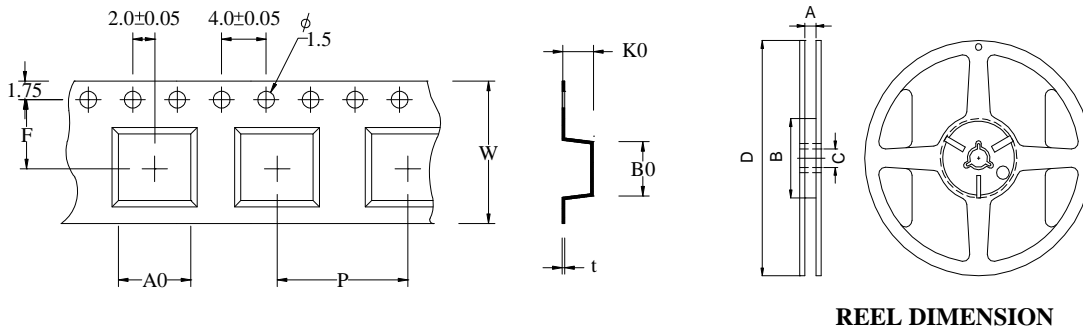

Packaging Information

• **Tearing Off Force**

★The force for tearing off cover tape is 10 to 120 grams in the arrow direction under the following conditions.

• **DIMENSIONS & RECOMMENDED PATTERN**

TYPE	DIMENSIONS / SIZE (mm)			PATTERN / SIZE (mm)		
	A	B	C	D	E	F
JSB 1207	12.5 ± 0.3	12.5 ± 0.3	6.5 ± 0.35	2.5	8.6	3.2

• **TAPE DIMENSION & REEL DIMENSION**

REEL DIMENSION

TYPE	TAPE / SIZE (mm)							REEL 13"×24mm			
	A0	B0	K0	P	W	F	t	A	B	C	D
1207	12.7 ± 0.1	12.7 ± 0.1	8.2 ± 0.1	16 ± 0.1	24 ± 0.3	11.5 ± 0.1	0.4 ± 0.05	24.5 ± 0.2	100 ± 0.5	13.2 ± 0.3	330 ± 1.0