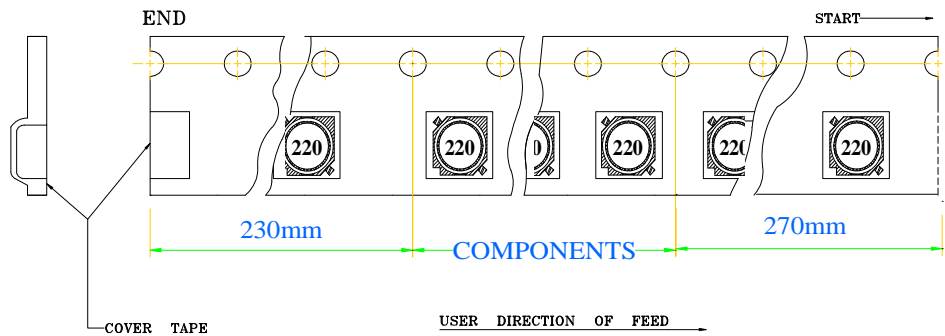

• **PACKAGING QUANTITY**

Type	JSB 1207
Q'TY/Reel	500